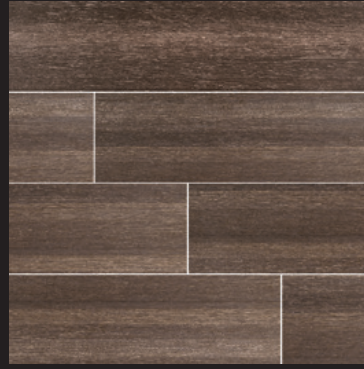

MS International, Inc.
Premium Surfaces Since 1975

TURIN
CERAMIC COLLECTION

www.msistone.com

Colors

Bianco 12"x24"

Grigio 12"x24"

Nero 12"x24"

Taupe 12"x24"

The Turin line gives you a wood floor like you've never seen before. Offered in the customary 6"X24" plank, the 4 stunning colors of this line also come in a rectangular 12"X24", allowing you to play with the smooth, linear feel of the grains. Applicable in both commercial and residential spaces, mix up the traditional wood-look with the unique textures of Turin.